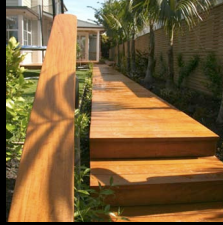

Vitex decking

Ecologically sound, hard wearing, stable and durable. Vitex is your premier solution for all outdoor hardwood needs.