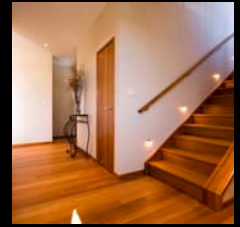

South Pacific Timber (1990) Ltd
21 Ruru St
Eden Terrace
Auckland 1021
p 09 379 5150
f 09 379 3303
e web@southpacifictimber.co.nz

French Oak

A popular choice to lay natural. Can be stained or blonded. The lighter colour gives more options with staining to match the scheme of your home.

Rosewood

A warm rich timber, luxuriant and extremely stable. A beautiful grain makes a Rosewood floor a true feature.

Akwa

Our most popular timber flooring. Akwa gives a natural timber feel without overpowering. Stunning if handrails, stairs or skirtings are matched.